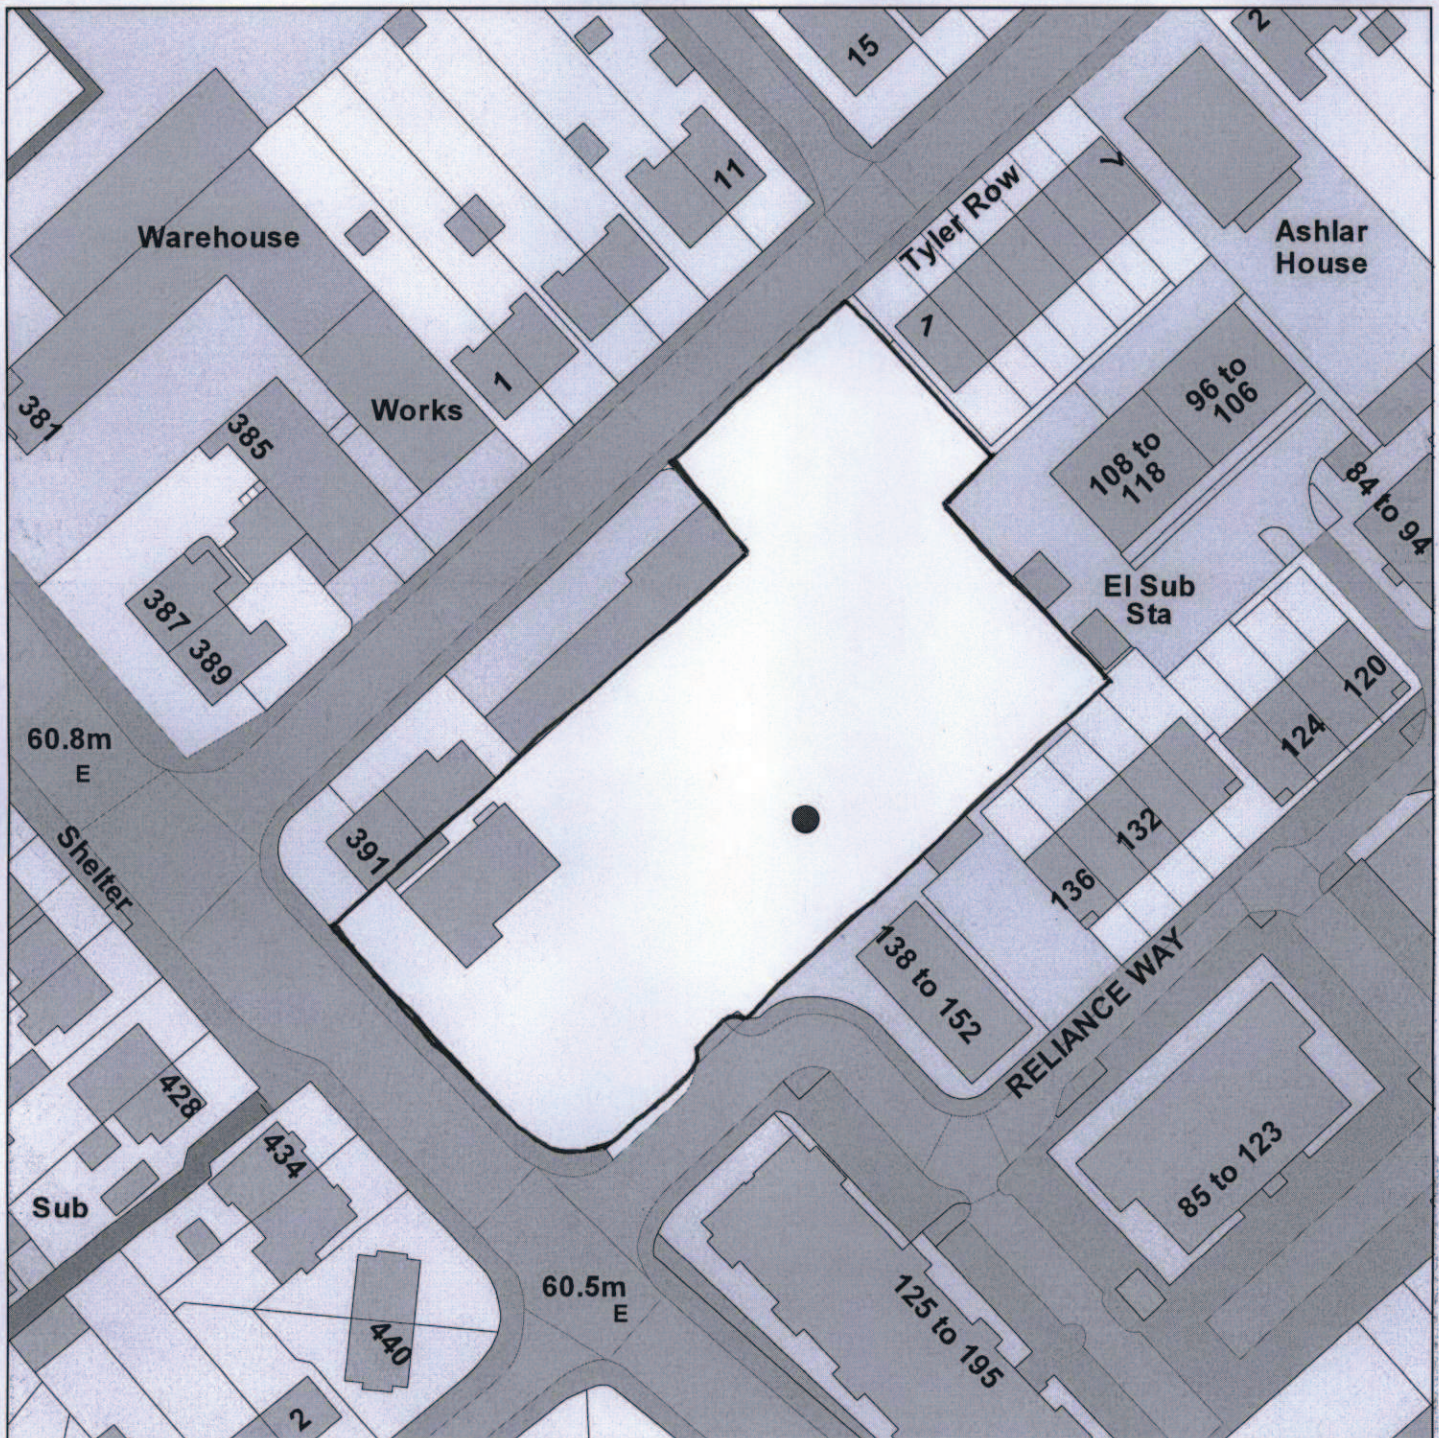

11/02386/VAR Former bus depot, 395 Cowley Road

Appendix 1

Scale : 1:881

Reproduced from the Ordnance Survey map with the permission of the Controller of Her Majesty's Stationery Office © Crown Copyright 2000.